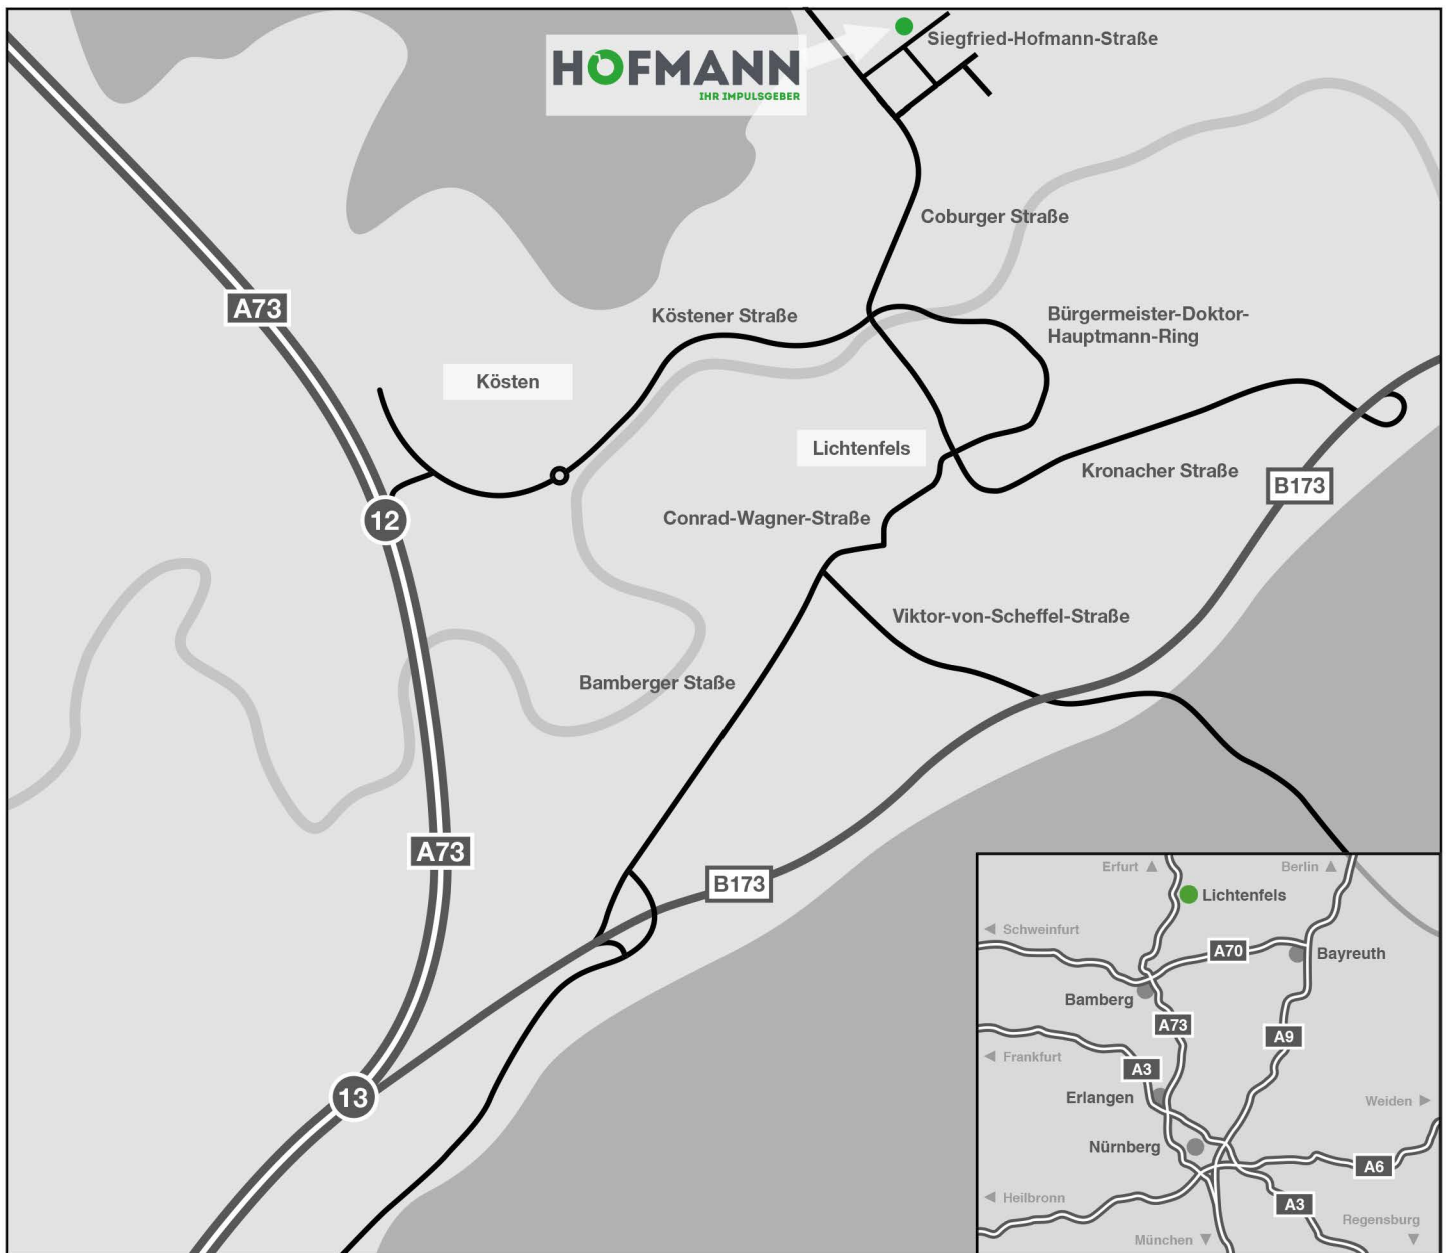

HOW TO FIND US

Via A73

- > Leave A73 at Lichtenfels-Nord
- > Turn right
- > Keep in direction at the roundabout
- > Remain on Köstener Straße for the next 2 km
- > Turn left onto Coburger Straße
- > Turn right onto Siegfried-Hofmann-Str. (Industrial area "An der Zeil II")

Alternative route

- > Leave A73 at Lichtenfels-Süd
- > Immediately leave B173
- > Turn left onto Bamberger Straße
- > Turn left onto Conrad-Wagner-Straße
- > Go ahead on Bürgermeister-Doktor-Hauptmann-Ring
- > Turn right onto Coburger Straße
- > Turn right onto Siegfried-Hofmann-Str. (Industrial area "An der Zeil II")