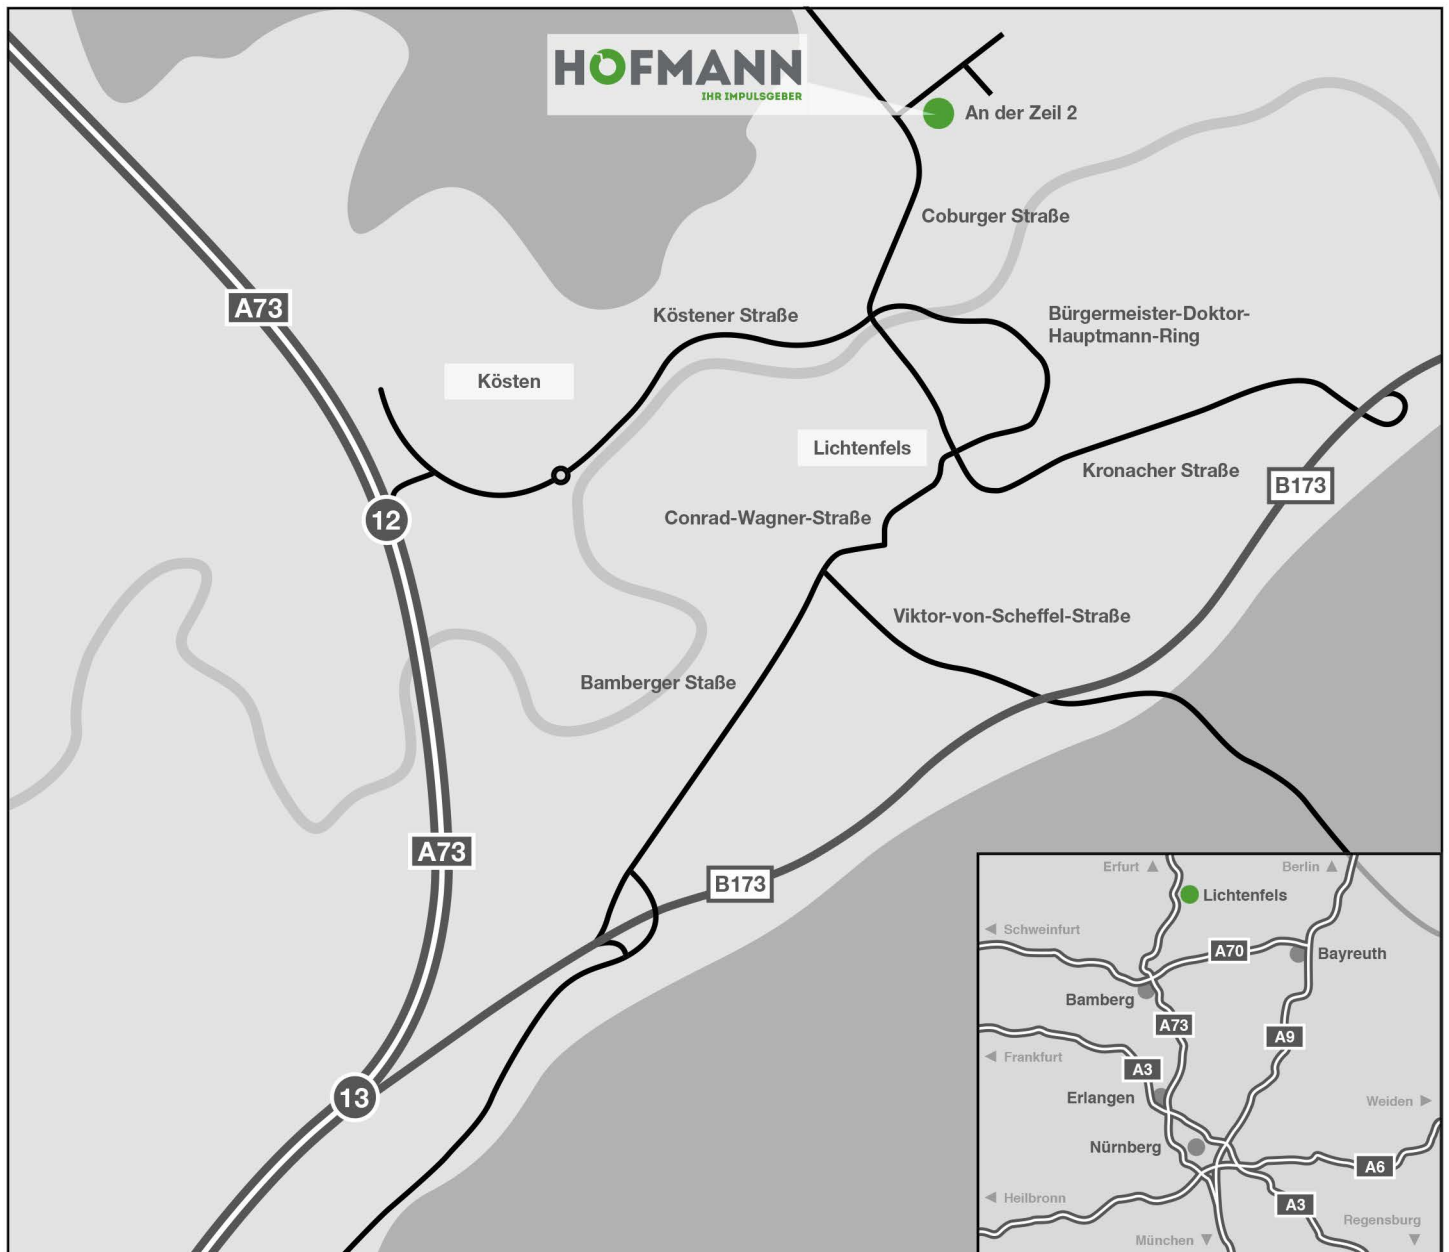

HOW TO FIND US

Via A73

- > Leave A73 at Lichtenfels-Nord
- > Turn right
- > Keep in direction at the roundabout
- > Remain on Köstener Straße for the next 2 km
- > Turn left onto Coburger Straße
- > Turn right onto An der Zeil
- > You can find us on the right

Alternative route

- > Leave A73 at Lichtenfels-Süd
- > Immediately leave B173
- > Turn left onto Bamberger Straße
- > Turn left onto Conrad-Wagner-Straße
- > Go ahead on Bürgermeister-Doktor-Hauptmann-Ring
- > Turn right onto Coburger Straße
- > Turn right onto An der Zeil